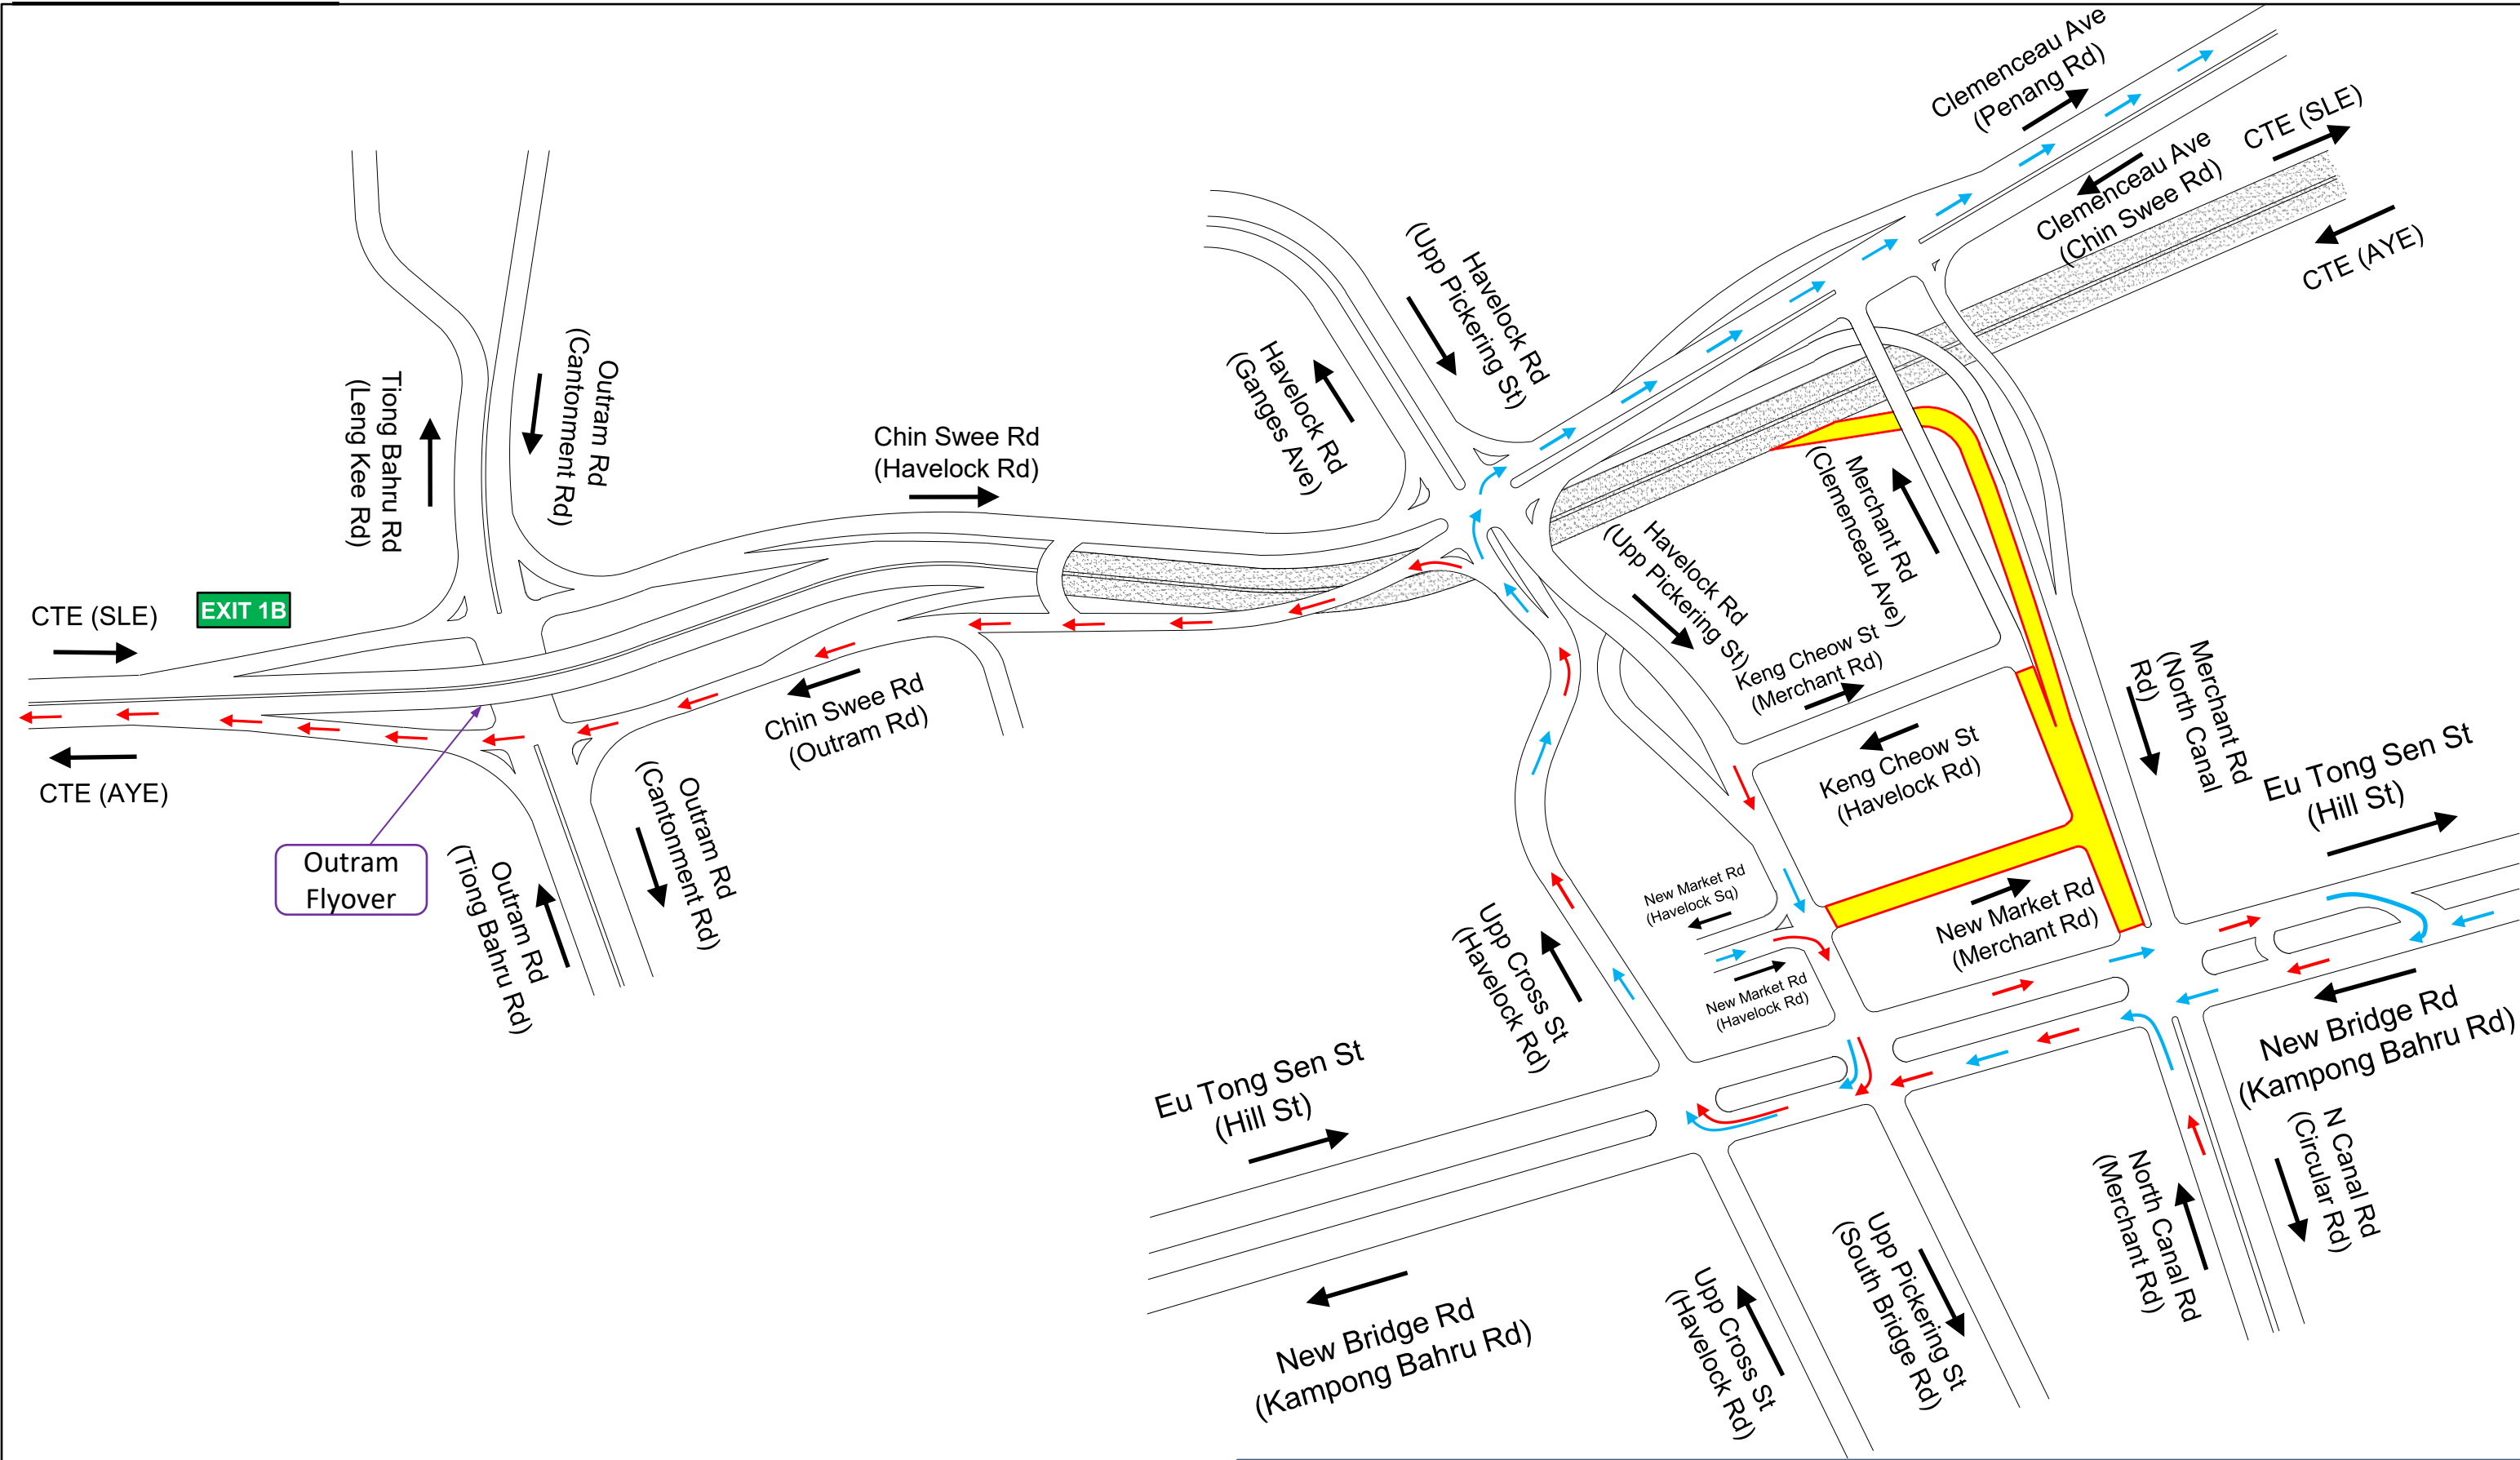

**3 June 2026 to 5 June 2026 and 7 June 2026**

**12.01am to 05.00am**

**LEGEND:**

- Section of Road Closed
- Alternative Route 1  
 From Eu Tong Sen Street / New Market Rd / Havelock Rd / North Canal Rd / New Bridge Rd to CTE (AYE)
- Alternative Route 2  
 From Eu Tong Sen Street / New Market Rd / Havelock Rd / North Canal Rd / New Bridge Rd to Clemenceau Ave